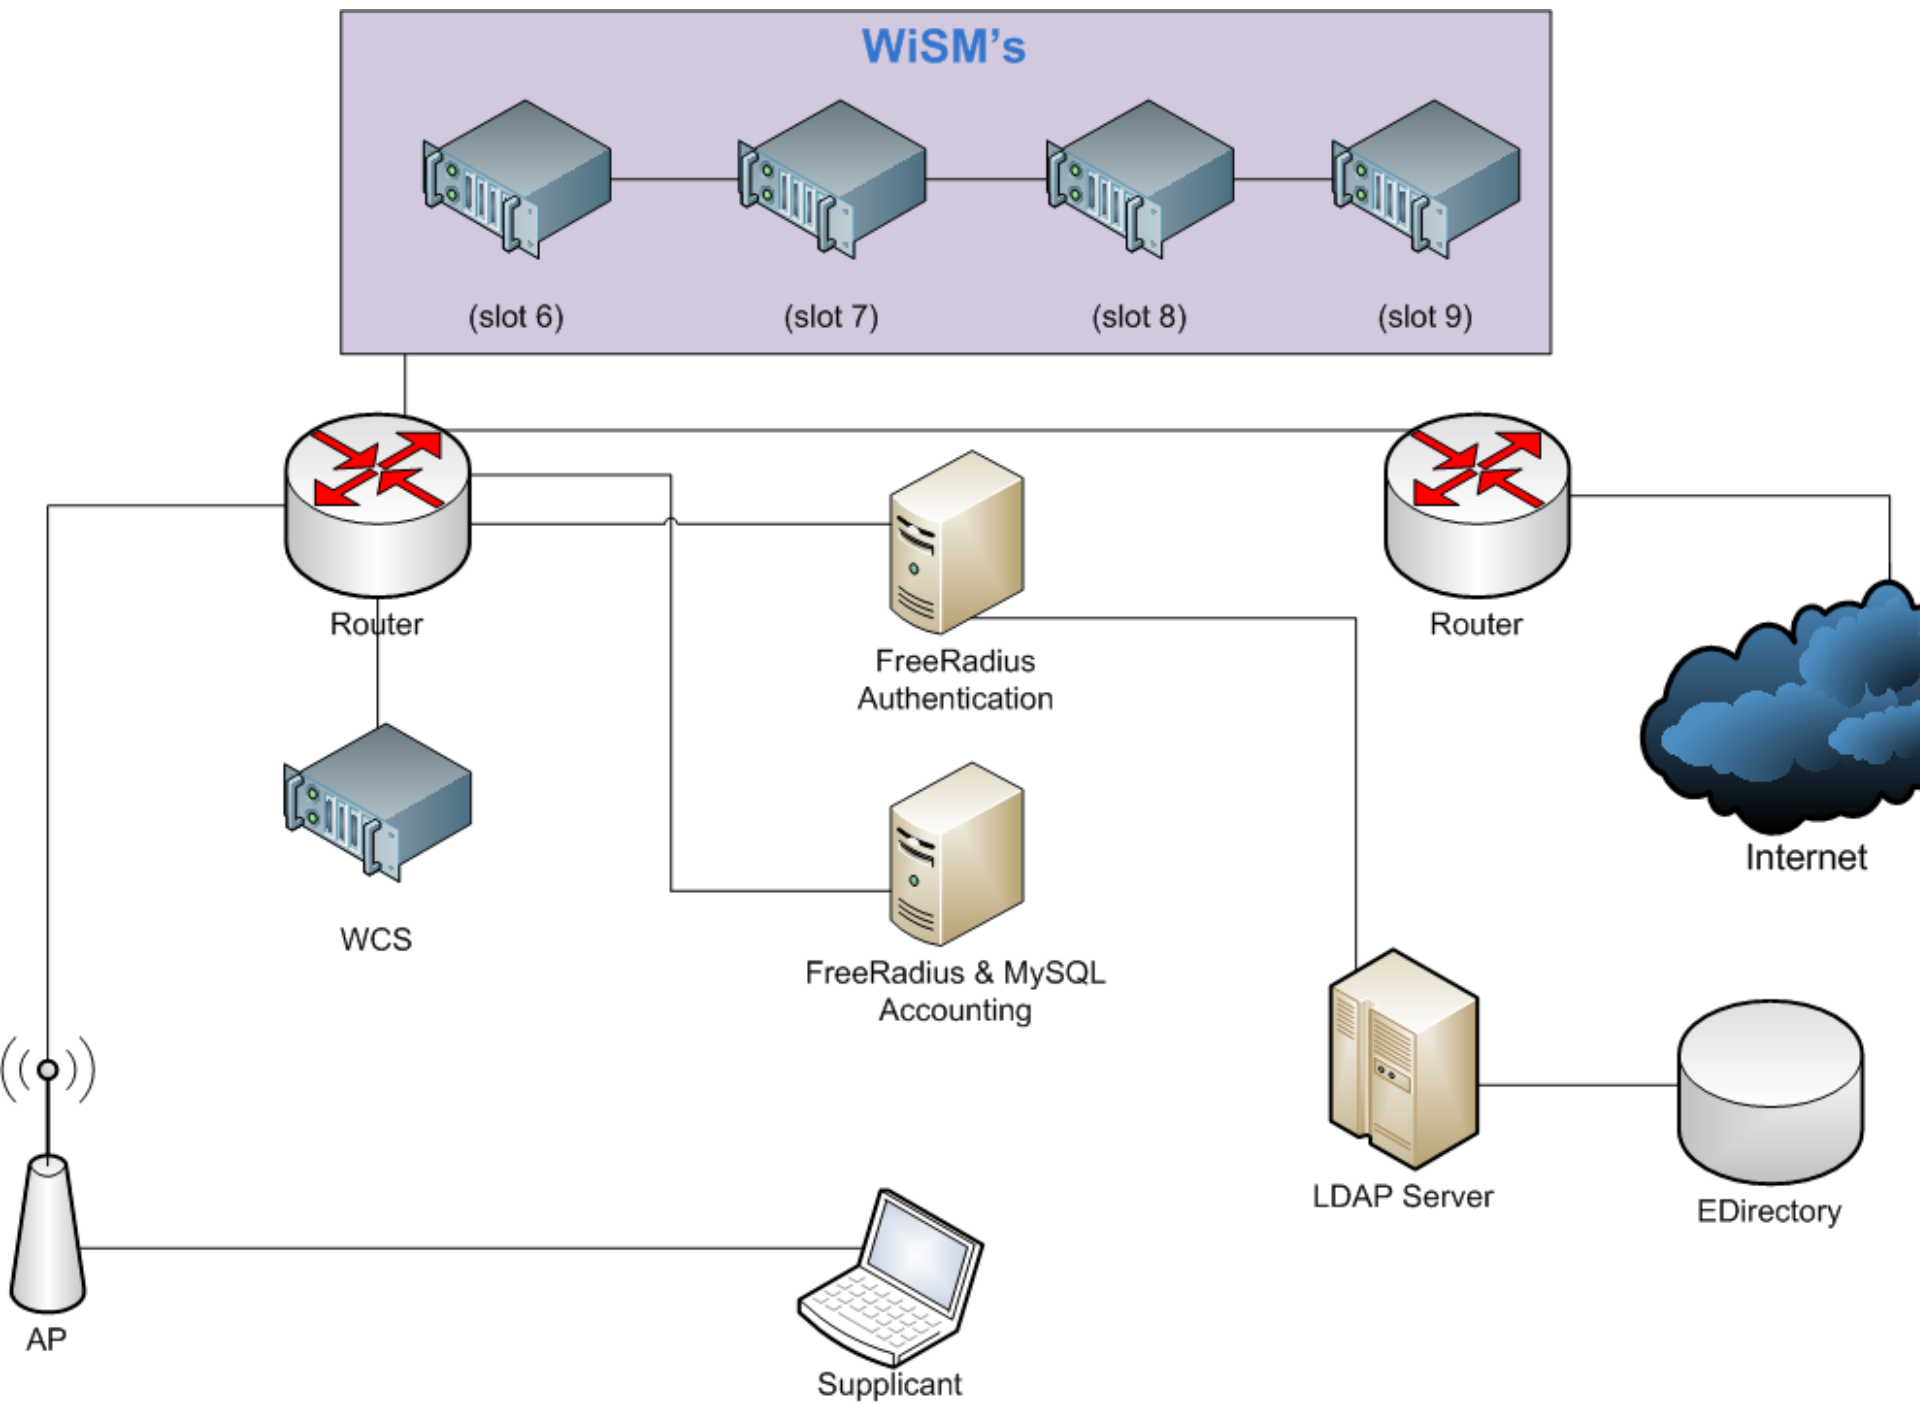

## 2 The Solution

---

- Management prefer cost saving solution
- Contract not renewed with NTL/Virgin Media
- IPTV from Freewire proposed as a solution to provide TV to students
- TV boosters for digital put in Halls of Residence and communal room in Student Village

# 3 Swansea Wireless Infrastructure

---

- 8 Cisco WiSM's in 4 6500 blades
- ~800 LWAPP Cisco AP's
- Eduroam/JRS wireless system with WPA-Enterprise/802.1X
- 1 Gb Fibre link onto PSBA