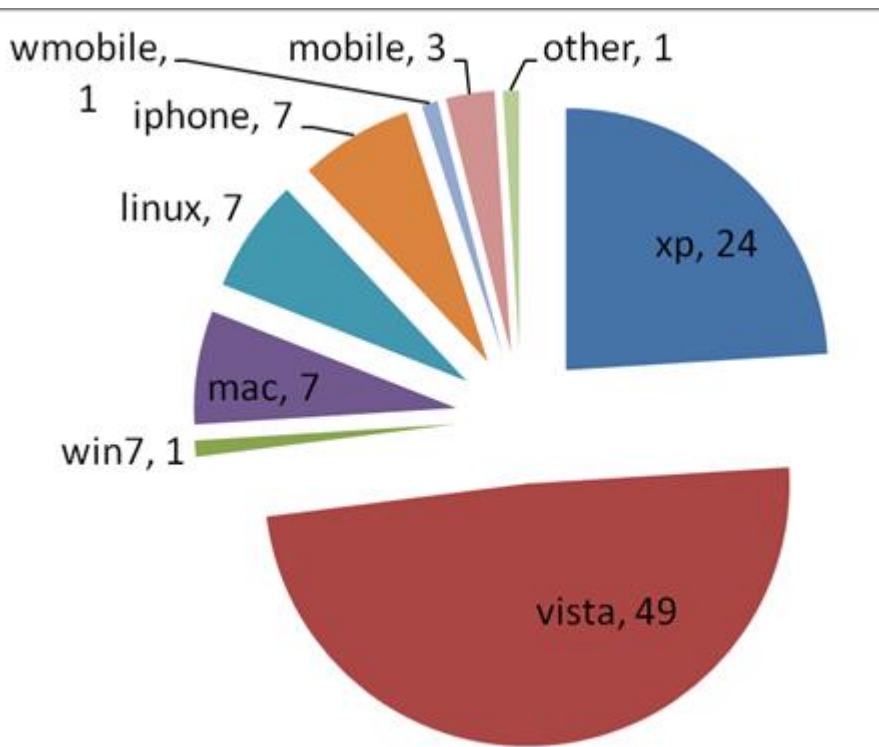

# 3 Swansea Wireless Infrastructure

---

- 8 Cisco WiSM's in 4 6500 blades
- ~800 LWAPP Cisco AP's
- Eduroam/JRS wireless system with WPA-Enterprise/802.1X
- 1 Gb Fibre link onto PSBA

# Start of Term: Unique Users

y2005 y2007 y2008 y2009