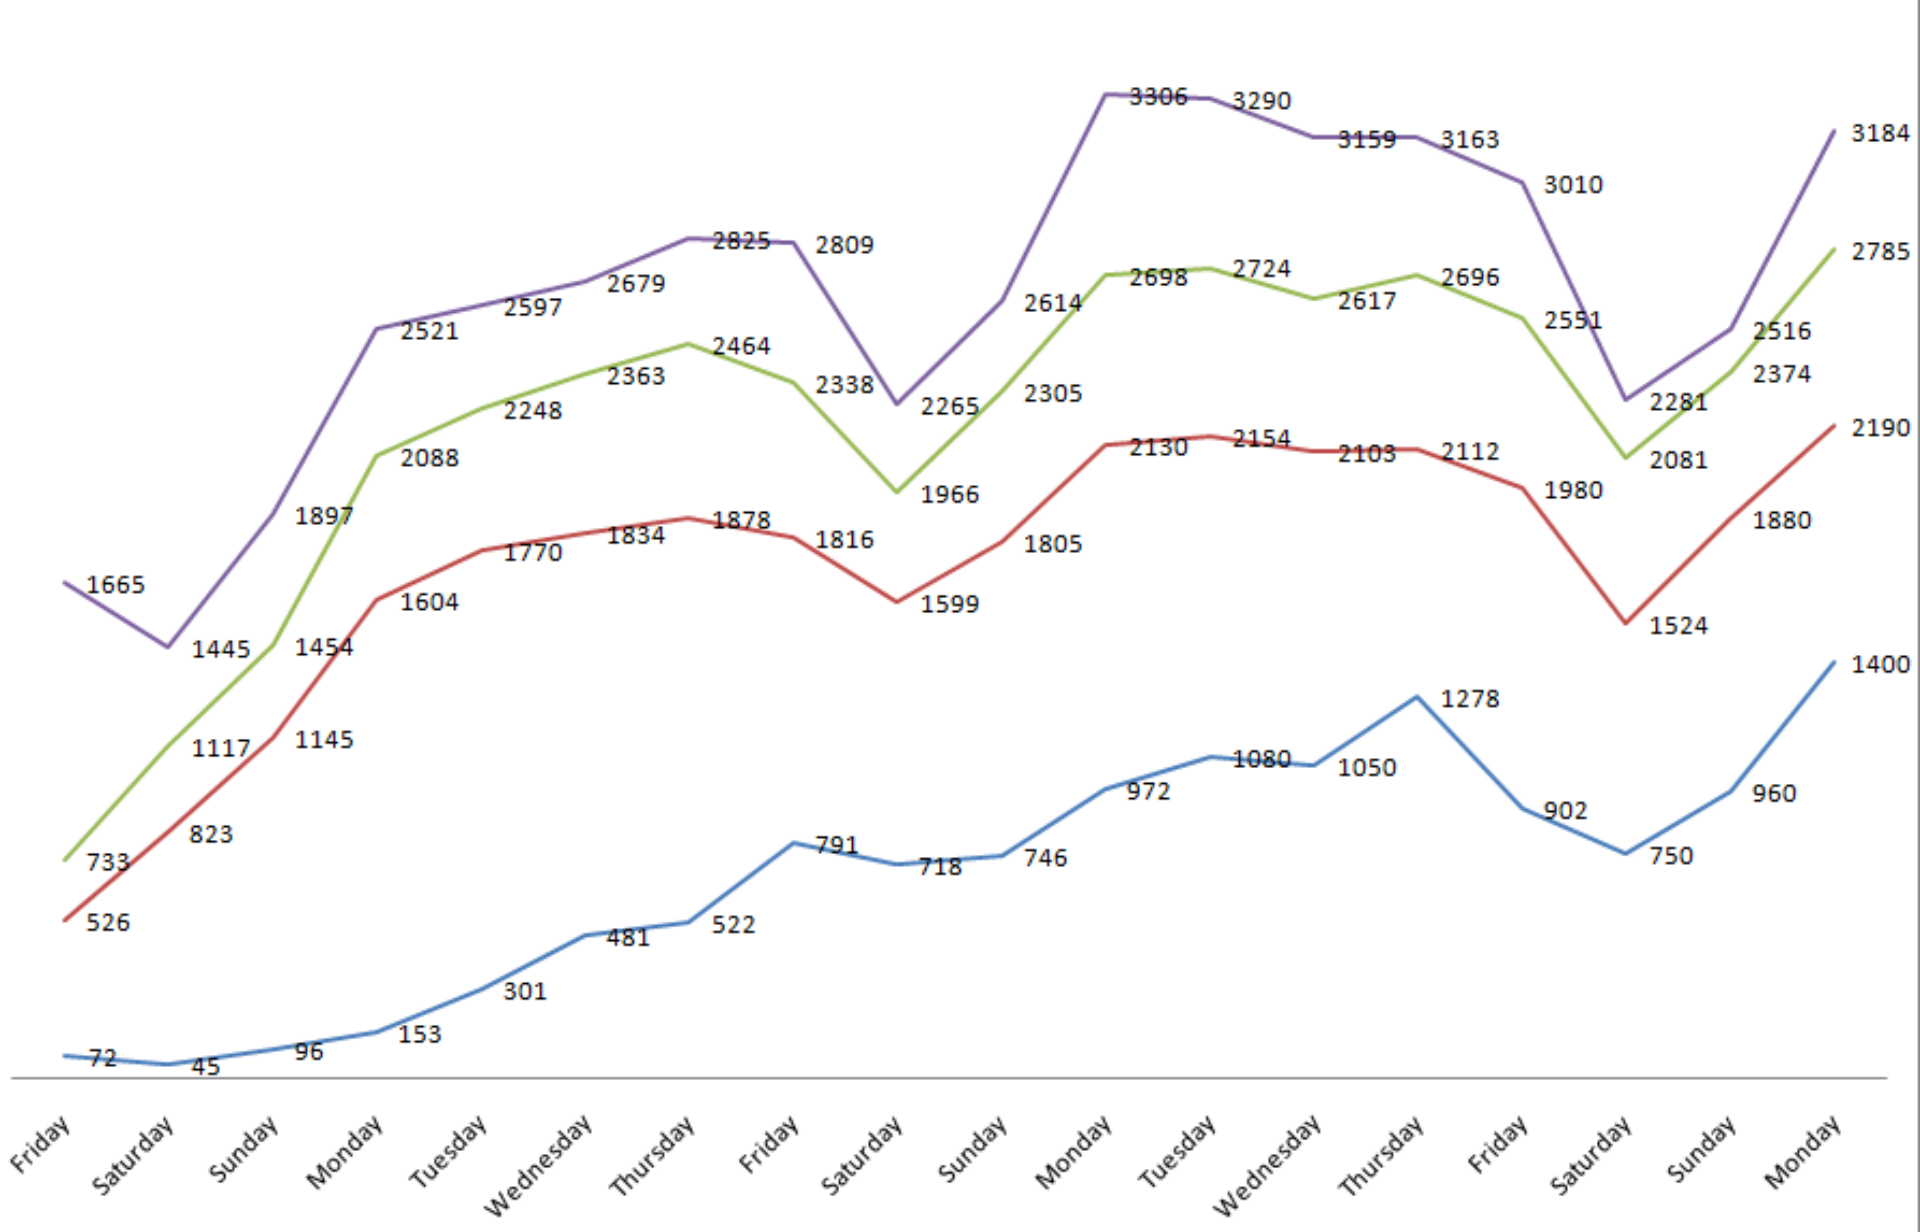

# 3 Swansea Wireless Infrastructure

---

- 8 Cisco WiSM's in 4 6500 blades
- ~800 LWAPP Cisco AP's
- Eduroam/JRS wireless system with WPA-Enterprise/802.1X
- 1 Gb Fibre link onto PSBA

# Start of Term: Unique Users

y2005 y2007 y2008 y2009