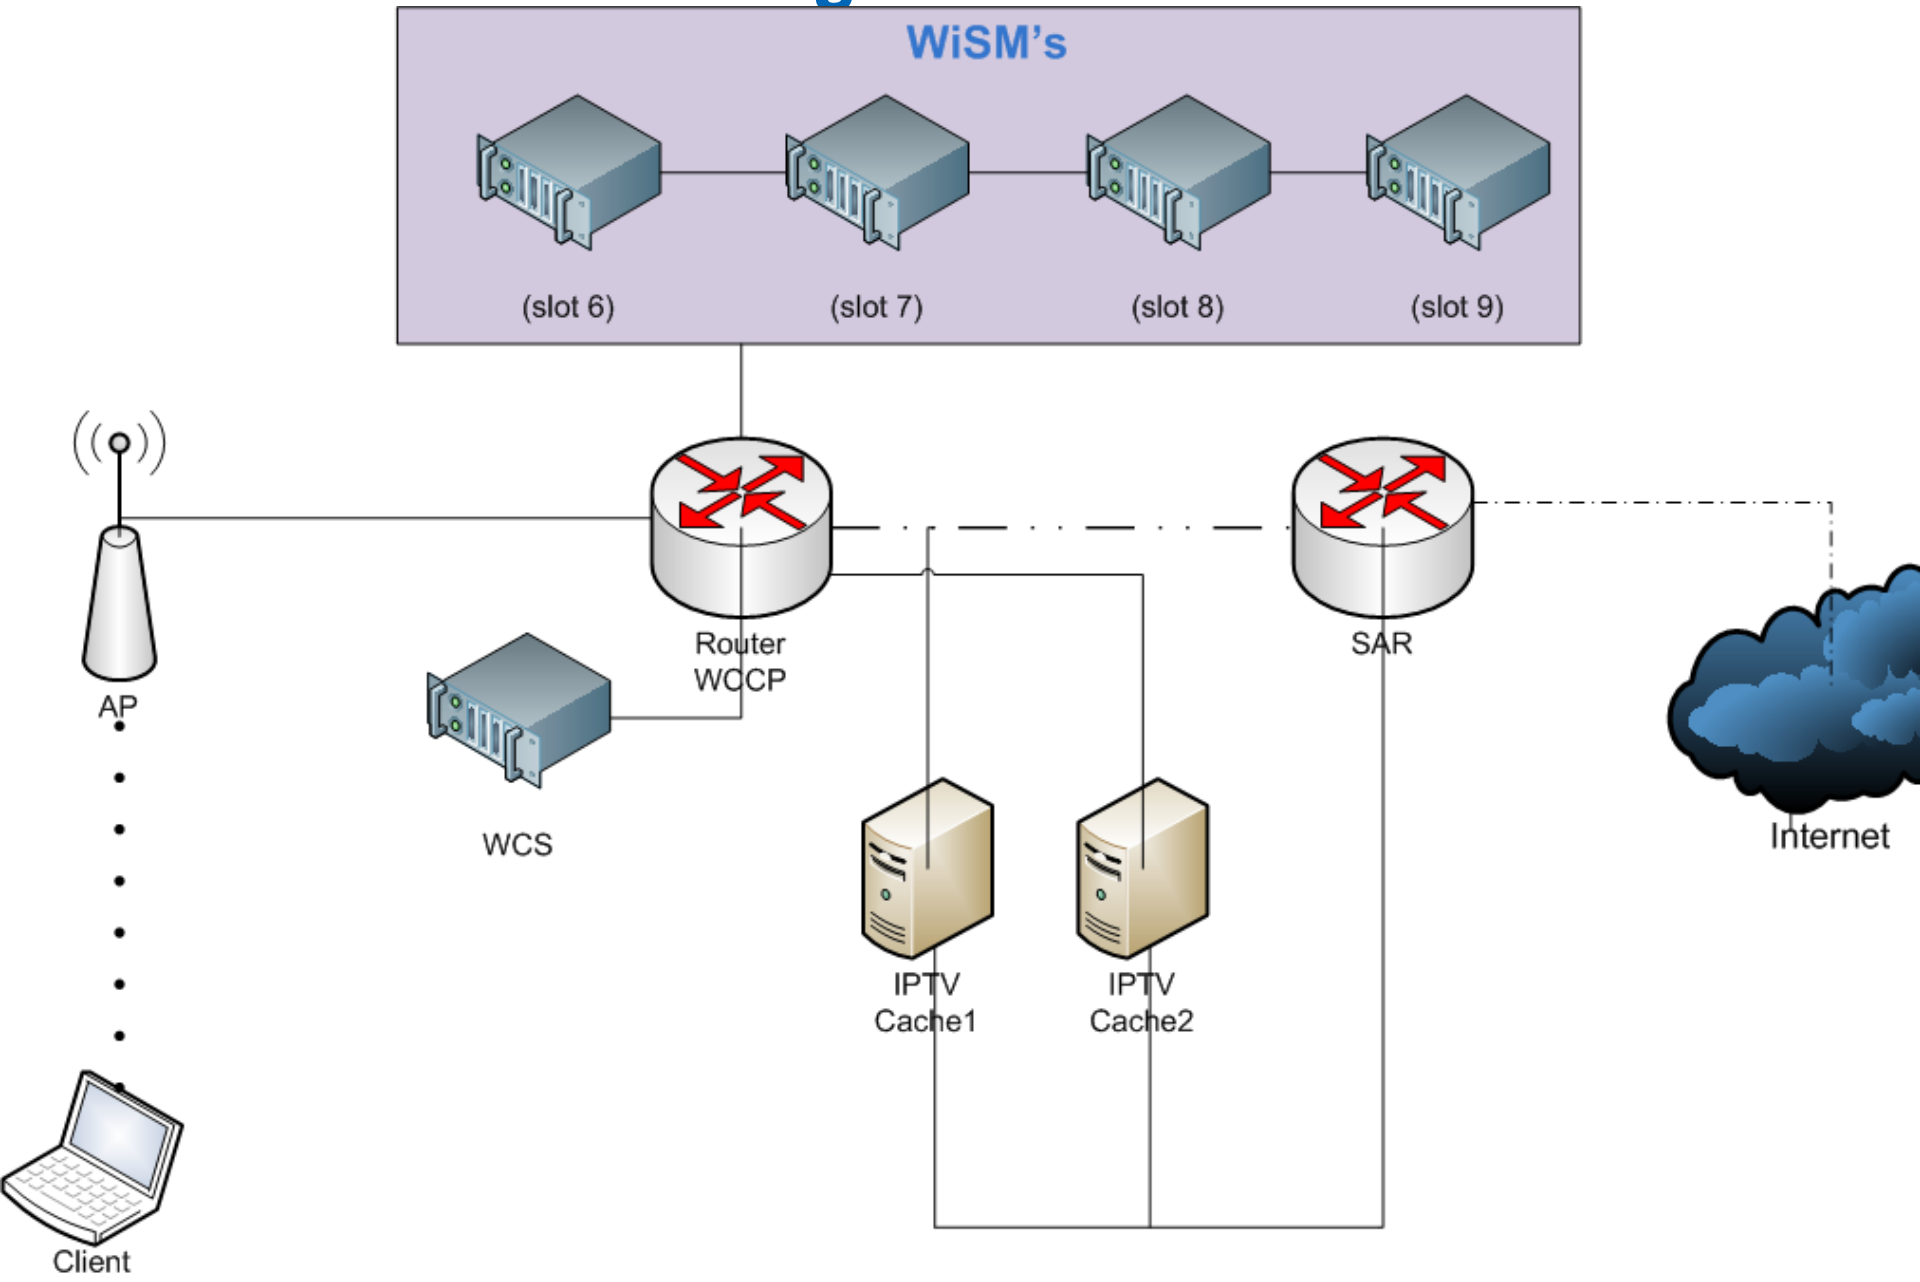

4 IPTV Cache Design